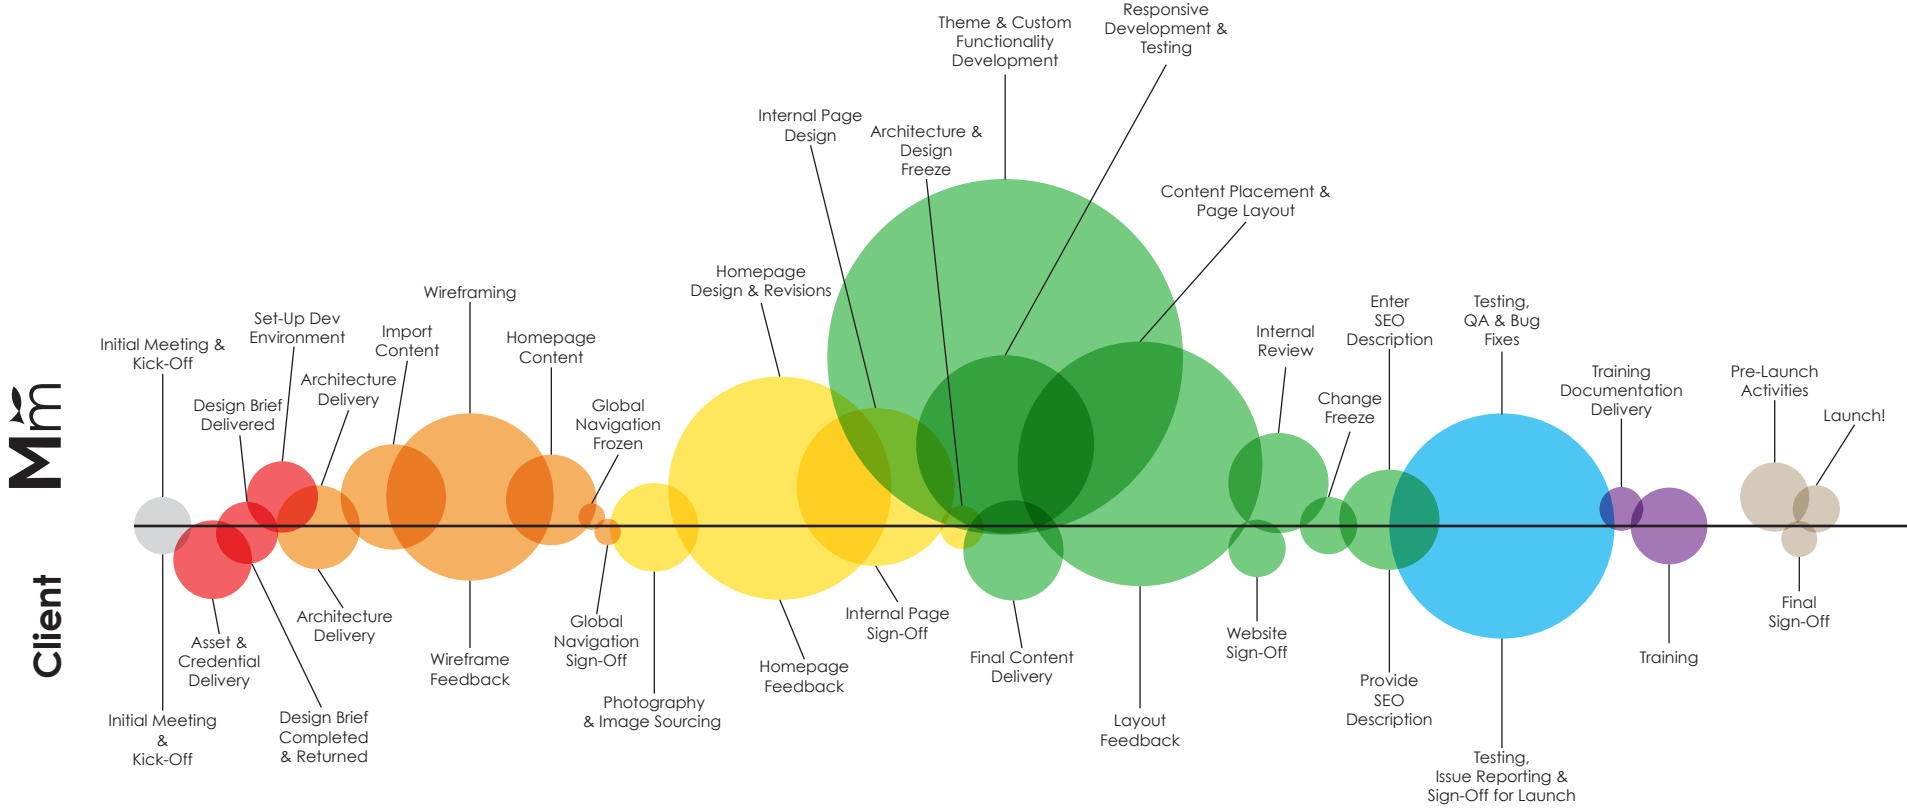

MIGHTYminnow

Web Design Project Roadmap

Time Investment

Phases

Graphic based on A Website Designed graphic by John Fumes