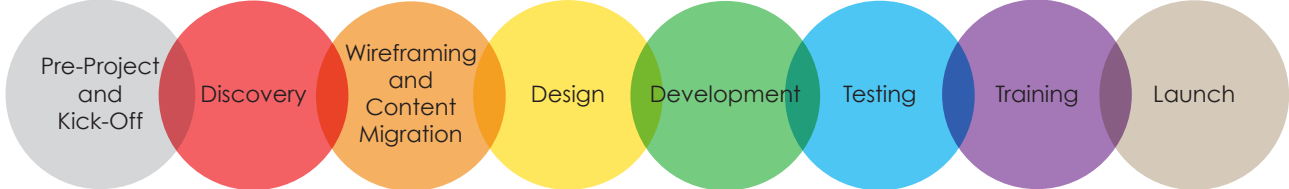

MIGHTYminnow

Web Design Project Roadmap

Time Investment

Phases

Graphic based on A Website Designed graphic by John Fumes